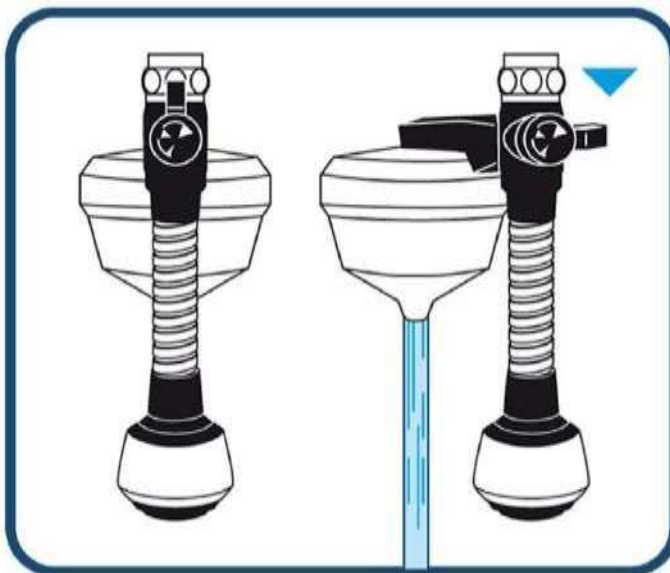

CAUTION: depending on the thread length of your tap, a greater thickness may be necessary to avoid water leaks. Simply place the additional 1mm washer, or water saver, under the stainless steel screen washer, placed in the ring nut to be screwed to the tap. A similar situation occurs when the adapter must be used to fit the water filter to the tap with a female

thread. Here, too, the watertight seal is guaranteed by inserting the additional 1 mm washer, or the water saver, under the screen washer.

Check if the 2 mm washer is inserted in the upper part of the adapter, otherwise place it: this ensures the watertight seal inside the female thread of the tap.

Structure of the appliance

The device consists of:

- an arm with a filtration cartridge and a tap sprayer hose, which has to be connected to the tap;
- a tap diverter to turn on/off the filtering function.

Tap diverter

The tap diverter allows the use of the filtering function only when needed.

Free rotation

UNI3 is adjustable (as it rotates on itself in both directions) to direct the jet of filtered water where it is most convenient for the user