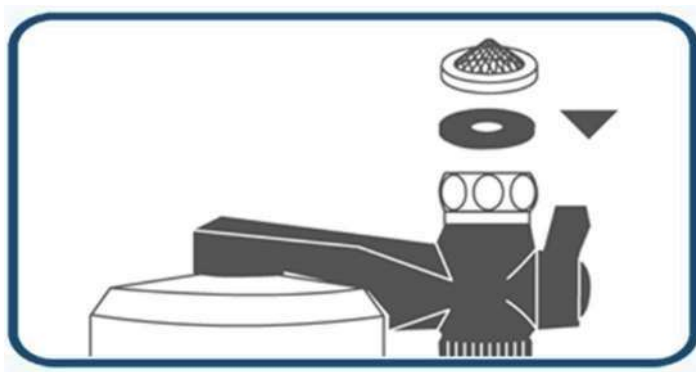

thread. Here, too, the watertight seal is guaranteed by inserting the additional 1 mm washer, or the water saver, under the screen washer.

Check if the 2 mm washer is inserted in the upper part of the adapter, otherwise place it: this ensures the watertight seal inside the female thread of the tap.

Structure of the appliance

The device consists of:

- an arm with a filtration cartridge and a tap sprayer hose, which has to be connected to the tap;
- a tap diverter to turn on/off the filtering function.

Tap diverter

The tap diverter allows the use of the filtering function only when needed.

Free rotation

UNI3 is adjustable (as it rotates on itself in both directions) to direct the jet of filtered water where it is most convenient for the user

Removable water saver

The insertion of the membrane water saver under the screen washer allows a water saving up to 40%

economizzatore
water saver
économiseur
wassersparer
economizador

Screen washer cleaning