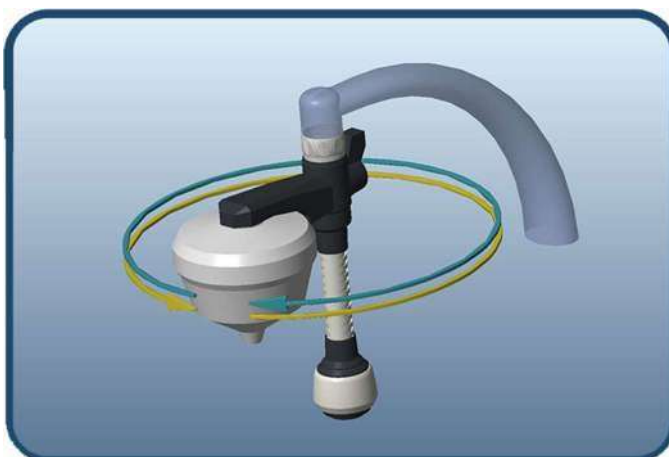

CAUTION: depending on the thread length of your tap, a greater thickness may be necessary to avoid water leaks. Simply place the additional 1mm washer, or water saver, under the stainless steel screen washer, placed in the ring nut to be screwed to the tap. A similar situation occurs when the adapter must be used to fit the water filter to the tap with a female

thread. Here, too, the watertight seal is guaranteed by inserting the additional 1 mm washer, or the water saver, under the screen washer.

Check if the 2 mm washer is inserted in the upper part of the adapter, otherwise place it: this ensures the watertight seal inside the female thread of the tap.

Structure of the appliance

The device consists of:

- an arm with a filtration cartridge and a tap sprayer hose, which has to be connected to the tap;
- a tap diverter to turn on/off the filtering function.

Tap diverter

The tap diverter allows the use of the filtering function only when needed.

Free rotation

UNI3 is adjustable (as it rotates on itself in both directions) to direct the jet of filtered water where it is most convenient for the user