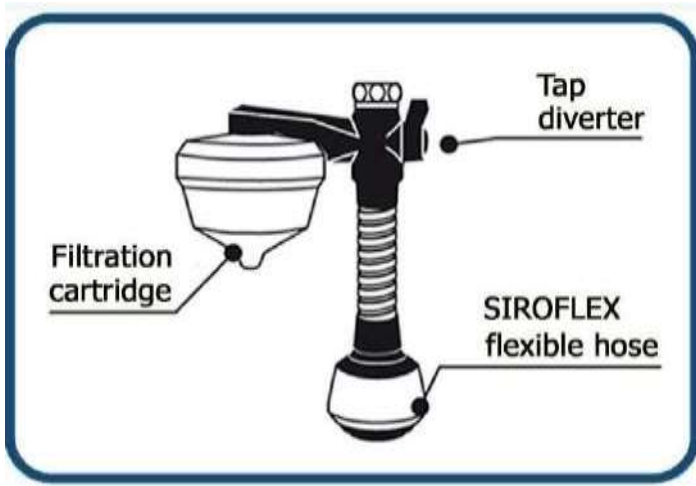

UNI 3

Data sheet – Dimensions

SILVER –

Tap connection

It fits every tap with the most common 22x1 mm Male and 24x1 mm female threads. The adapter for the Female thread, two washers with different thickness (1 and 2 mm) and the membrane water saver are included in the package.

CAUTION: depending on the thread length of your tap, a greater thickness may be necessary to avoid water leaks. Simply place the additional 1mm washer, or water saver, under the stainless steel screen washer, placed in the ring nut to be screwed to the tap. A similar situation occurs when the adapter must be used to fit the water filter to the tap with a female

thread. Here, too, the watertight seal is guaranteed by inserting the additional 1 mm washer, or the water saver, under the screen washer.

Check if the 2 mm washer is inserted in the upper part of the adapter, otherwise place it: this ensures the watertight seal inside the female thread of the tap.

Structure of the appliance

The device consists of:

- an arm with a filtration cartridge and a tap sprayer hose, which has to be connected to the tap;
- a tap diverter to turn on/off the filtering function.