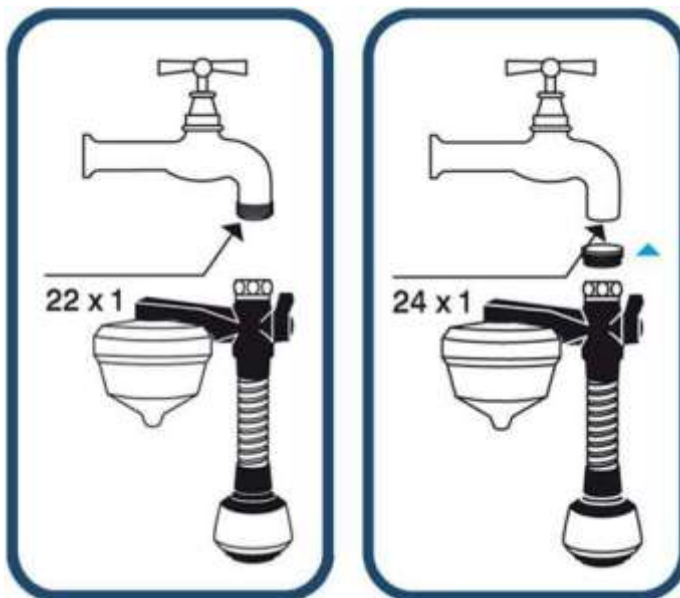

UNI 3

Data sheet – Dimensions

SILVER –

Tap connection

It fits every tap with the most common 22x1 mm Male and 24x1 mm female threads. The adapter for the Female thread, two washers with different thickness (1 and 2 mm) and the membrane water saver are included in the package.

CAUTION: depending on the thread length of your tap, a greater thickness may be necessary to avoid water leaks. Simply place the additional 1mm washer, or water saver, under the stainless steel screen washer, placed in the ring nut to be screwed to the tap. A similar situation occurs when the adapter must be used to fit the water filter to the tap with a female

thread. Here, too, the watertight seal is guaranteed by inserting the additional 1 mm washer, or the water saver, under the screen washer.

Check if the 2 mm washer is inserted in the upper part of the adapter, otherwise place it: this ensures the watertight seal inside the female thread of the tap.

Structure of the appliance

The device consists of:

- an arm with a filtration cartridge and a tap sprayer hose, which has to be connected to the tap;
- a tap diverter to turn on/off the filtering function.